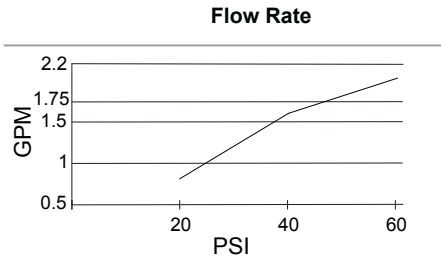

#### Description

- Ceramic disc cartridge
- Metal lever handle
- 20 5/8" high spout, 8 7/8" spout length
- Swivel spout, spring-action wand
- 2 function spray/aerated stream
- One or three hole mount with deck plate DA607104SS or DA607104
- 2 1/4" maximum deck thickness allowed
- Chrome & Stainless Steel 2.2gpm (8.3L/min) maximum flow rate@60psi