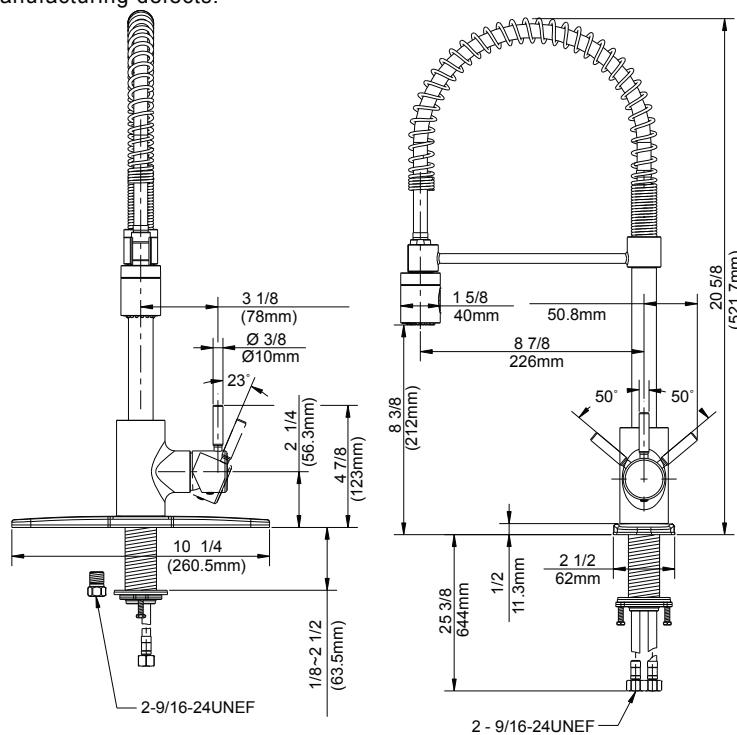

Warranty

Danze products are covered by a manufacturer's limited "lifetime" warranty for manufacturing defects.